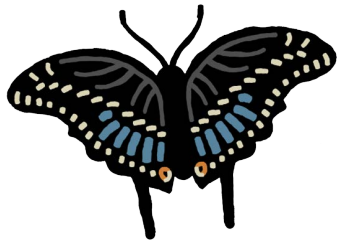

Which Swallowtail Will You Create?

Carl learned how to tell male and female swallowtail butterflies apart. Can you find what's different between the two butterflies?

Now, it's your turn! Pick your favorite swallowtail butterfly. Draw the matching shapes and colors on the butterfly pattern.

The male butterflies have larger yellow spots on their wings.

The female butterflies have brighter blue markings.

Produced by:

Find more games and activities at pbskids.org/carl

PBS KIDS and the PBS KIDS Logo are trademarks owned by Public Broadcasting Service. Used with permission. CARL THE COLLECTOR: ©2024 Fuzzytown Productions, LLC. All Rights Reserved. Carl The Collector is Produced by Fuzzytown Productions and Spiffy Pictures. Original production funding provided by the Corporation for Public Broadcasting and Acton Family Giving.