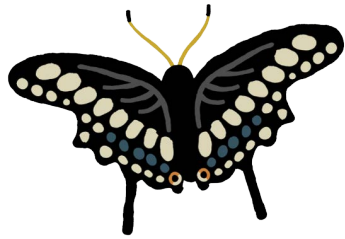

Which Swallowtail Will You Create?

Carl learned how to tell male and female swallowtail butterflies apart. Can you find what's different between the two butterflies?

Now, it's your turn! Pick your favorite swallowtail butterfly. Draw the matching shapes and colors on the butterfly pattern.

The male butterflies have larger yellow spots on their wings.

The female butterflies have brighter blue markings.

Produced by:

Find more games and activities at pbskids.org/carl

PBS KIDS and the PBS KIDS Logo are trademarks owned by Public Broadcasting Service. Used with permission. CARL THE COLLECTOR: ©2024 Fuzzytown Productions, LLC. All Rights Reserved. Carl The Collector is Produced by Fuzzytown Productions and Spiffy Pictures. Original production funding provided by the Corporation for Public Broadcasting and Acton Family Giving.